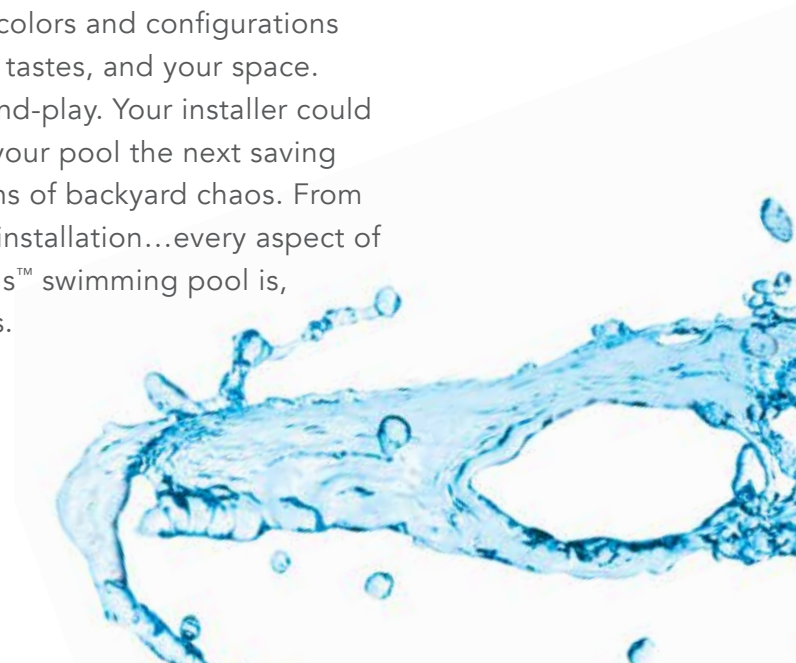

Plug & play.

With an Imagine Pools™ composite fiberglass swimming pool, you're free to choose from a vast array of sizes, shapes, colors and configurations that perfectly suit your tastes, and your space. Then it's simply plug-and-play. Your installer could prep one day and set your pool the next saving your family from months of backyard chaos. From design, to delivery, to installation...every aspect of your new Imagine Pools™ swimming pool is, quite literally, seamless.