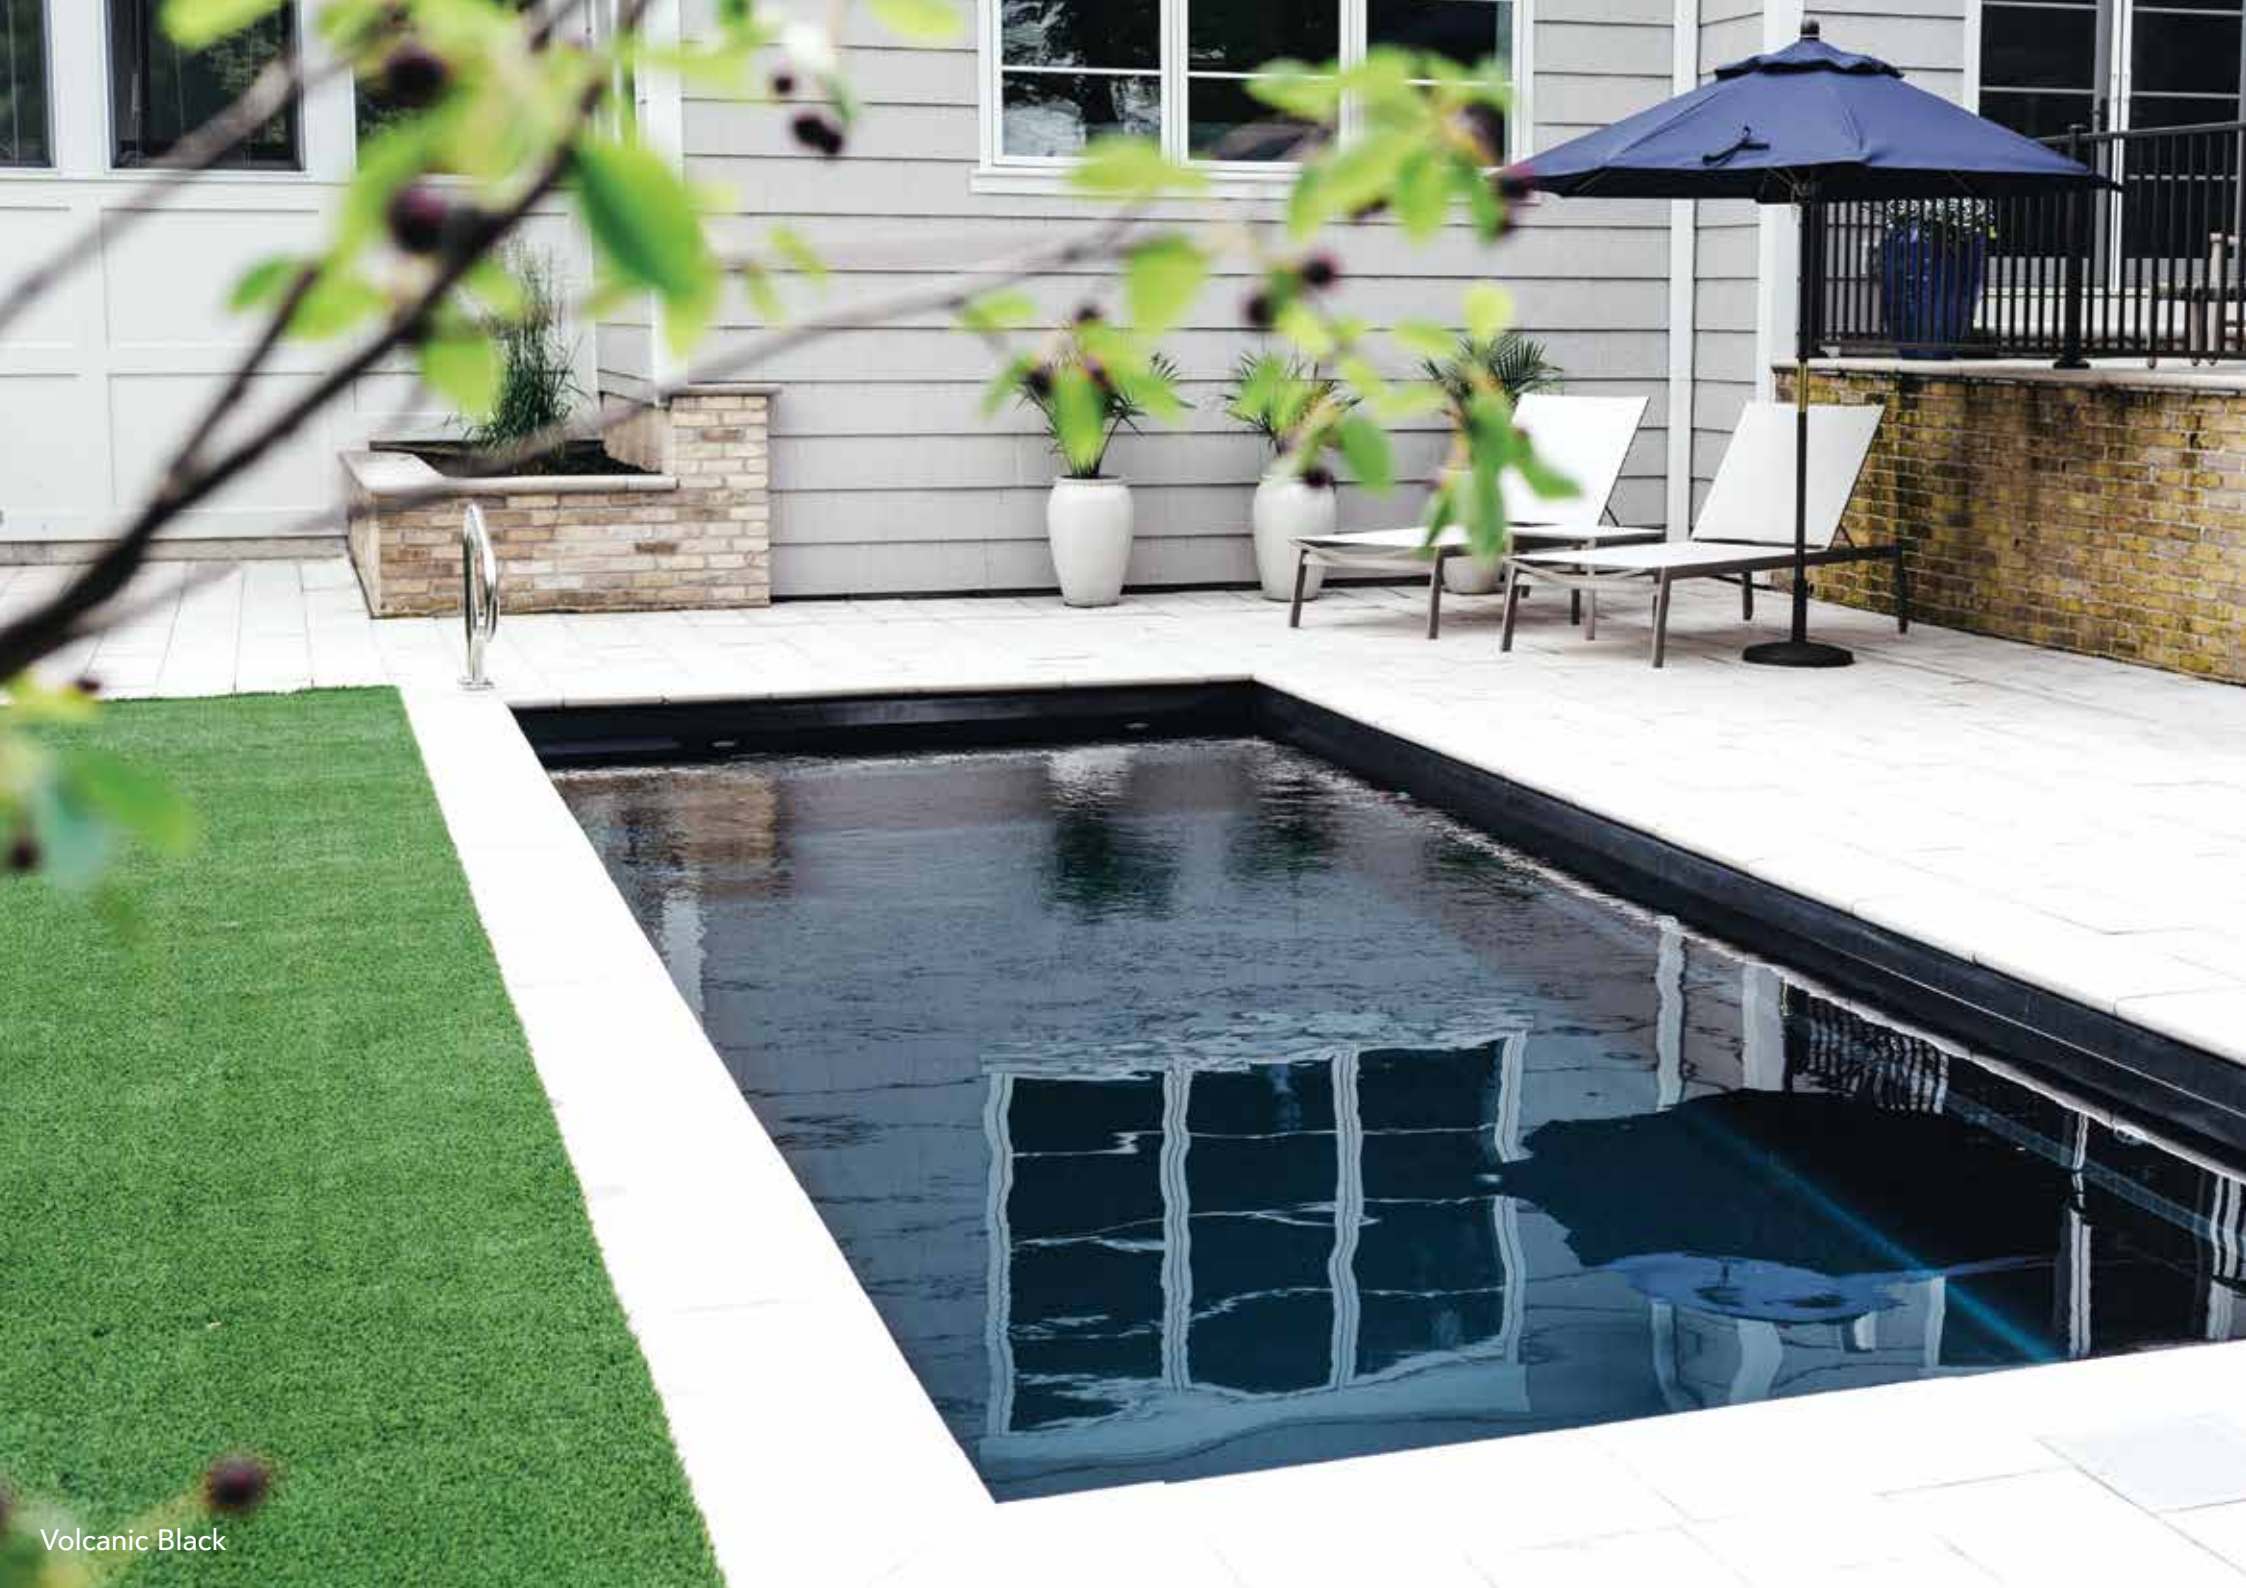

# THE VISION™

- + Sleek, modern design allows for unlimited landscaping possibilities for both traditional and modern aesthetics
- + Large bench located at the step end with option to incorporate spa jets
- + Well-positioned entry and exit steps lead down to the pool floor
- + Flat-bottom design make it the perfect pool for playing pool games or for exercising