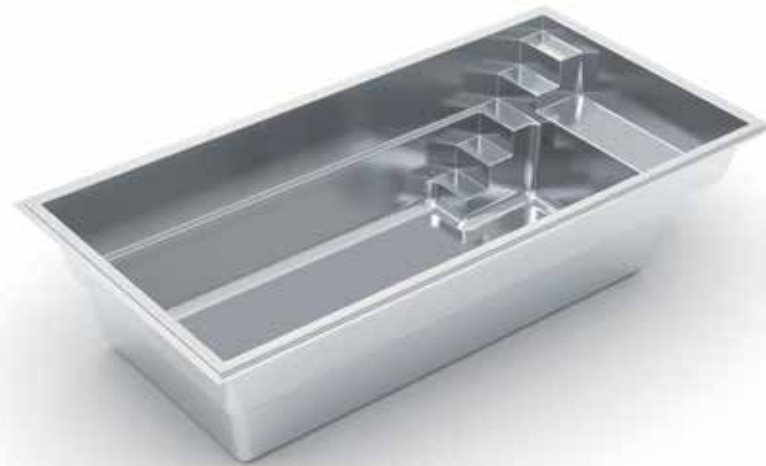

# THE VISION™

- + Sleek, modern design allows for unlimited landscaping possibilities for both traditional and modern aesthetics
- + Large bench located at the step end with option to incorporate spa jets
- + Well-positioned entry and exit steps lead down to the pool floor
- + Flat-bottom design make it the perfect pool for playing pool games or for exercising