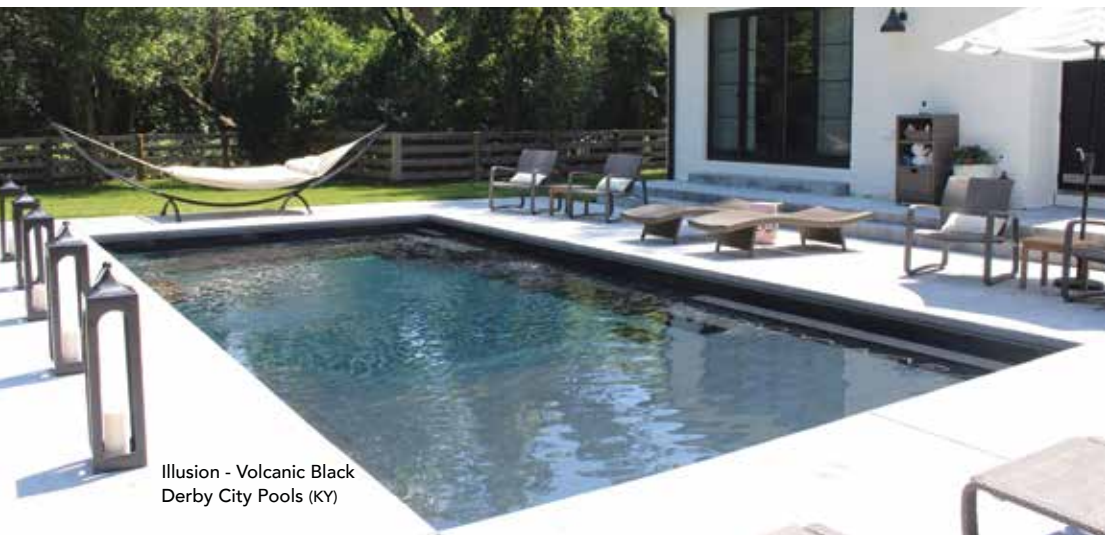

Inspiration - Ocean Blue
Executive Outdoor Living (NE)

Marvelous - Ocean Blue
All Around Town (IA)

Celebration - Volcanic Black
Clearwater Pools (KY)

Marvelous - Ocean Blue
Brinkmann Fiberglass Pools (WI)

Illusion - Volcanic Black
Derby City Pools (KY)